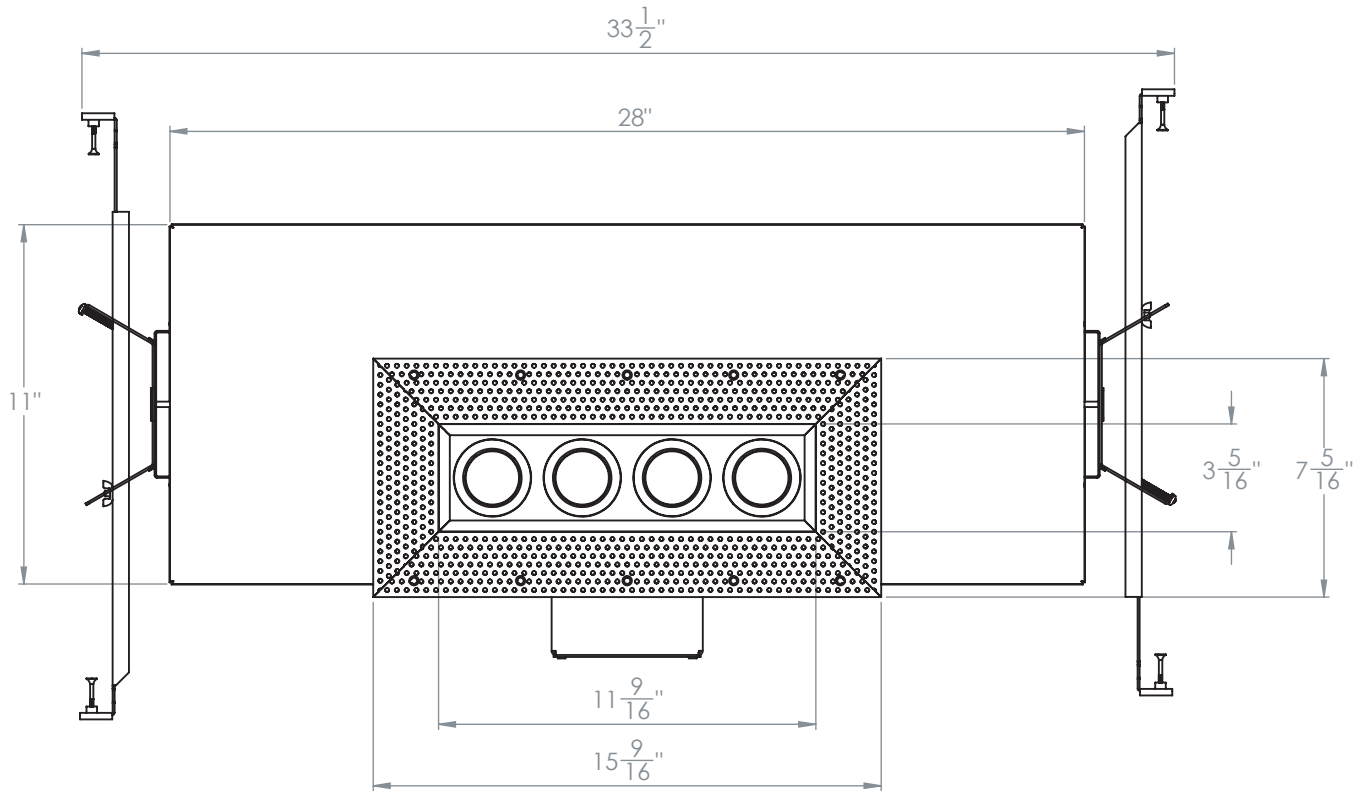

2.75" Gyro Shift Multiple 4 Head Trimless

IC Air-Tight Adjustable New Construction Housing

S2F-4LTLRI

Ceiling Cut-out: $3\frac{5}{8}" \times 11\frac{7}{8}"$

Revised 09/18/18