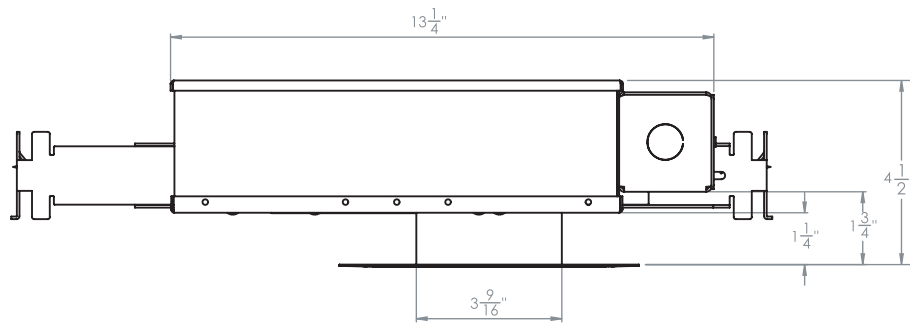

2.75" Gyro Shift Multiple 4 Head Trimless

IC Air-Tight Adjustable New Construction Housing

S2F-4LTLRI

Ceiling Cut-out: $3\frac{5}{8}" \times 11\frac{7}{8}"$

Revised 09/18/18